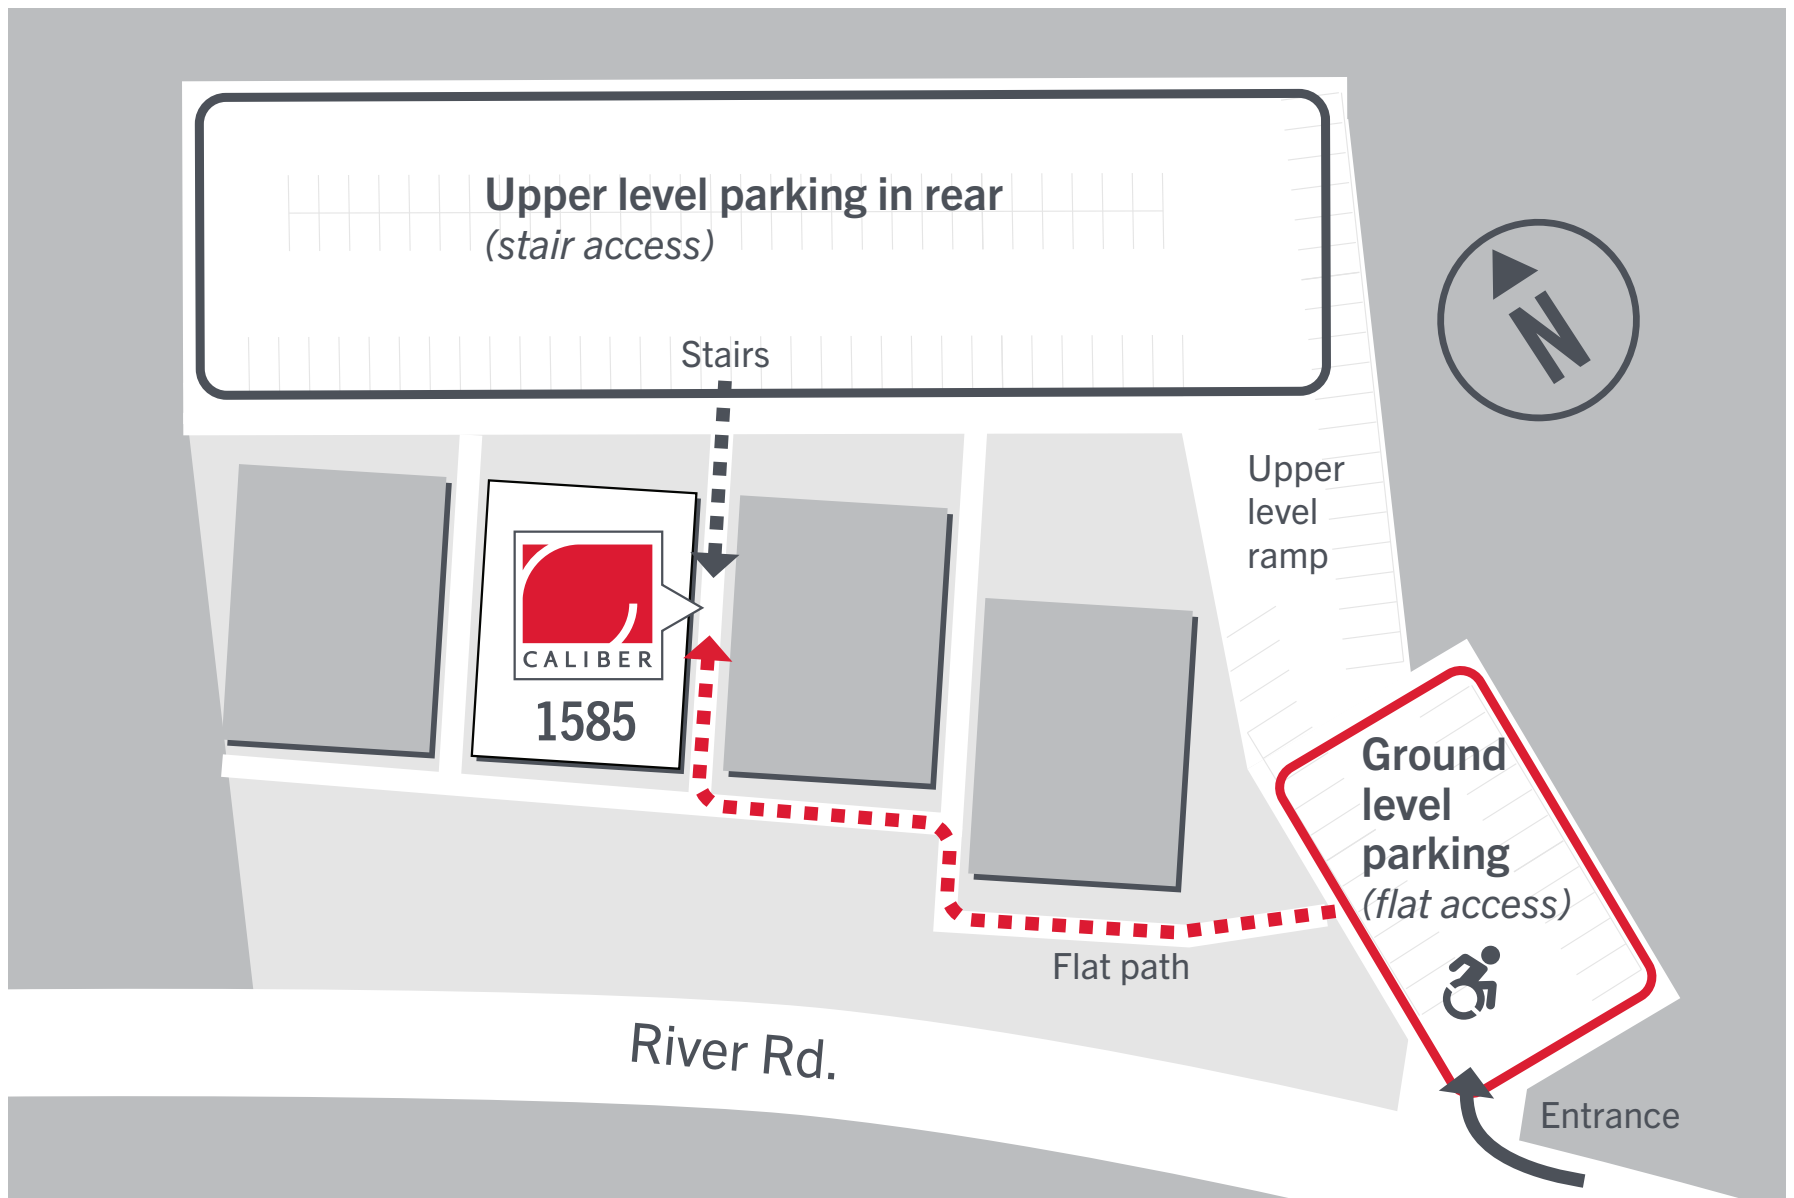

1585 E. River Road, Suite 121, Tucson, AZ 85718

Caliber is located at 1585 E. River Road, Suite 121, Tucson, AZ 85718 in the River Center complex, which is west of Campbell Ave and east of Via Entrada on the north side of River. When entering the complex there are two areas to park. If you prefer to avoid stairs, park near the River Road entrance and then proceed to our ground floor office, which is located in the third building to the west of this parking area. You also can park to the north of and adjacent to our building in the elevated parking area. If you chose this parking option look for the stairs adjacent to and east of our building, and you will find us at the bottom of these stairs.